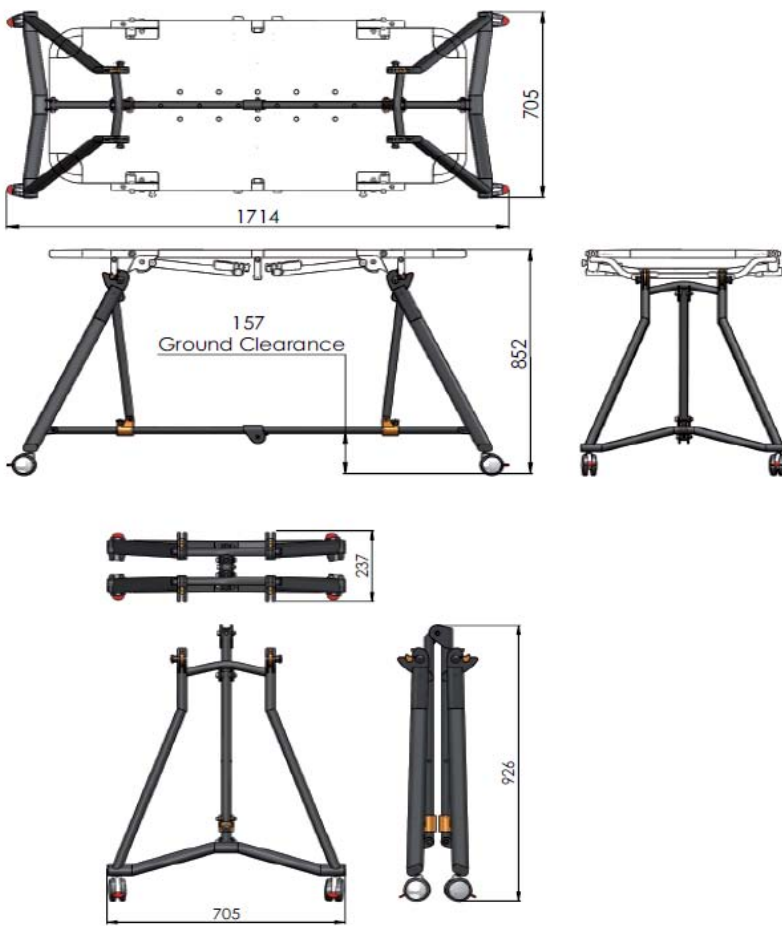

FOLDABLE SHOWER TROLLEY

FOLDABLE SHOWER TROLLEY

The Leit foldable shower trolley provides a lightweight, folding changing platform for when space is at a premium in the bathroom. It is ideal for use on holiday or travelling as it can be easily folded and transported. Made from aluminium, the trolley weighs approximately 18.5kg and available in 2 sizes; 1400mm or 1640mm. It can be used in conjunction with mobile hoists (please enquire for compatibility).

It can be used with the Leit shower changer or be supplied with a vinyl folding top section. Two side rails are also provided as standard.

	A	B	C	D	E	F	G
Model no.	Length	Width	Deck Height	Folded Length	Folded Width	Folder Height	Ground Clearance
	1714mm	705mm	852mm	237mm	705mm	926mm	1200mm

Approximate dimensions

User Weight: 120kg, Unit Weight: 18.5kg, Maximum Load: 120kg

We reserve the right to alter specifications for the process of continuous development without notice

standard features

- Two side rails
- Folding base
- Folding top section 1400 and 1670 mm
- Lockable castors

additional options

- Travel bag
- Head/foot rest extender
- Compatible with Leit Shower Changer