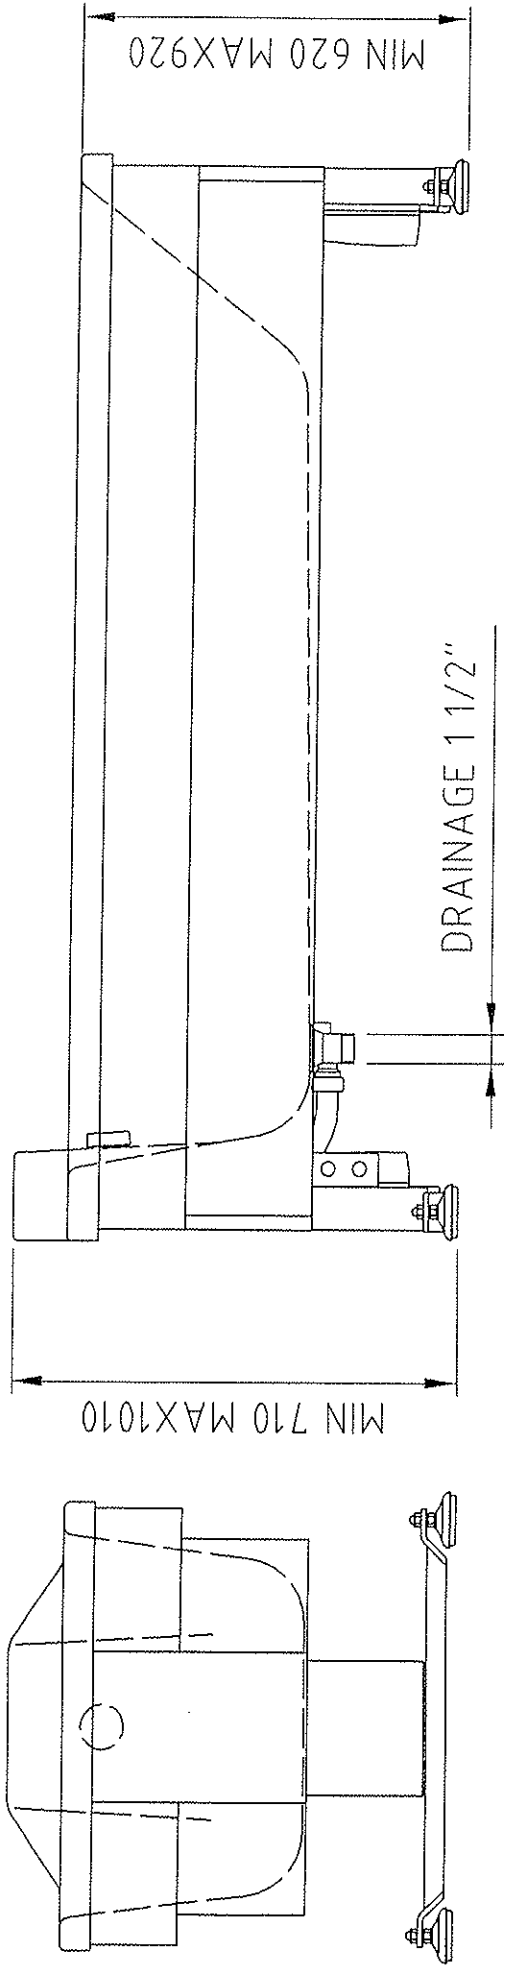

TRANÁS ROSTFRIA

**TR 1700 HILO
INSTALLATION DRAWING**