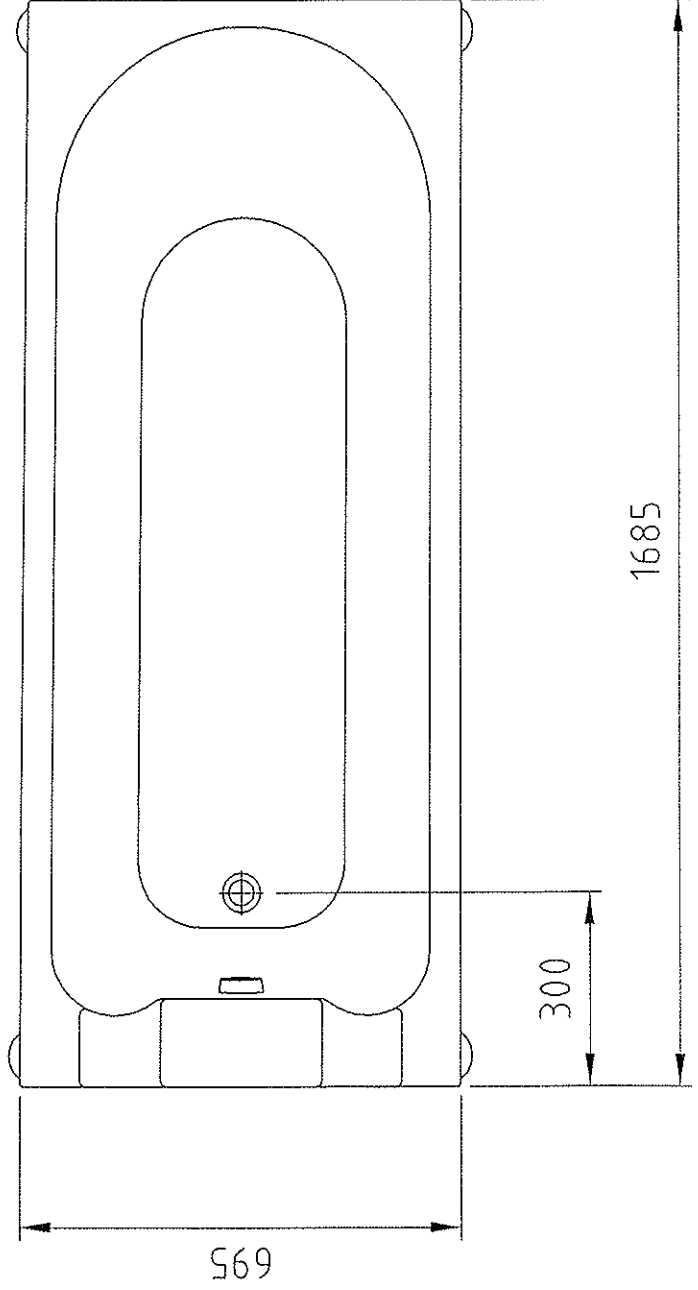

TRANÁS ROSTFRIA

**TR 1700 HILO
INSTALLATION DRAWING**